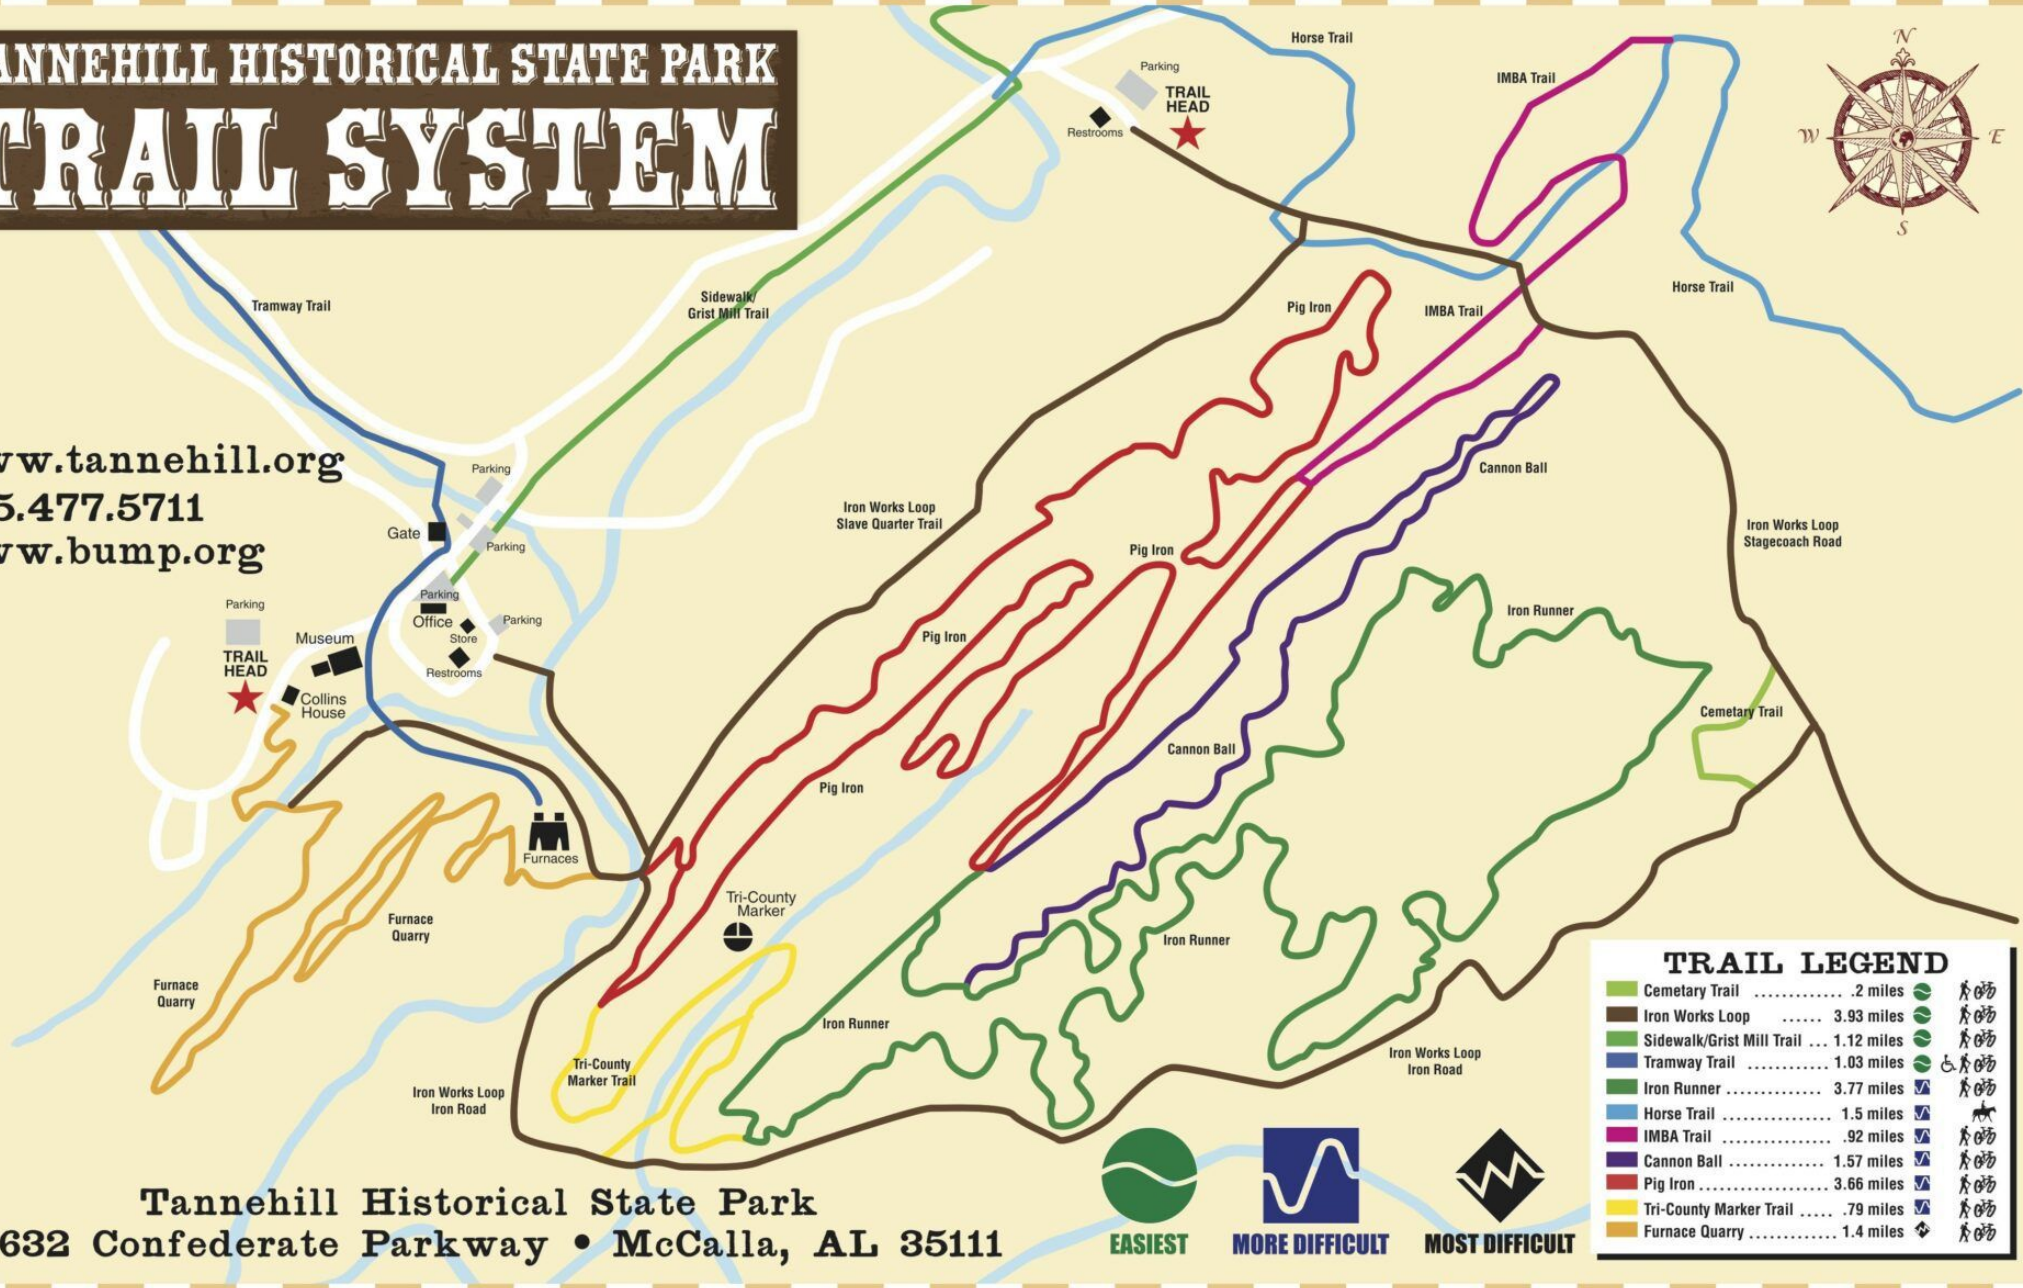

TANNEHILL HISTORICAL STATE PARK

TRAIL SYSTEM

www.tannehill.org
205.477.5711
www.bump.org

TRAIL LEGEND		
Cemetery Trail	.2 miles	
Iron Works Loop	3.93 miles	
Sidewalk/Grist Mill Trail	1.12 miles	
Tramway Trail	1.03 miles	
Iron Runner	3.77 miles	
Horse Trail	1.5 miles	
IMBA Trail	.92 miles	
Cannon Ball	1.57 miles	
Pig Iron	3.66 miles	
Tri-County Marker Trail	.79 miles	
Furnace Quarry	1.4 miles	

Tannehill Historical State Park
12632 Confederate Parkway • McCalla, AL 35111