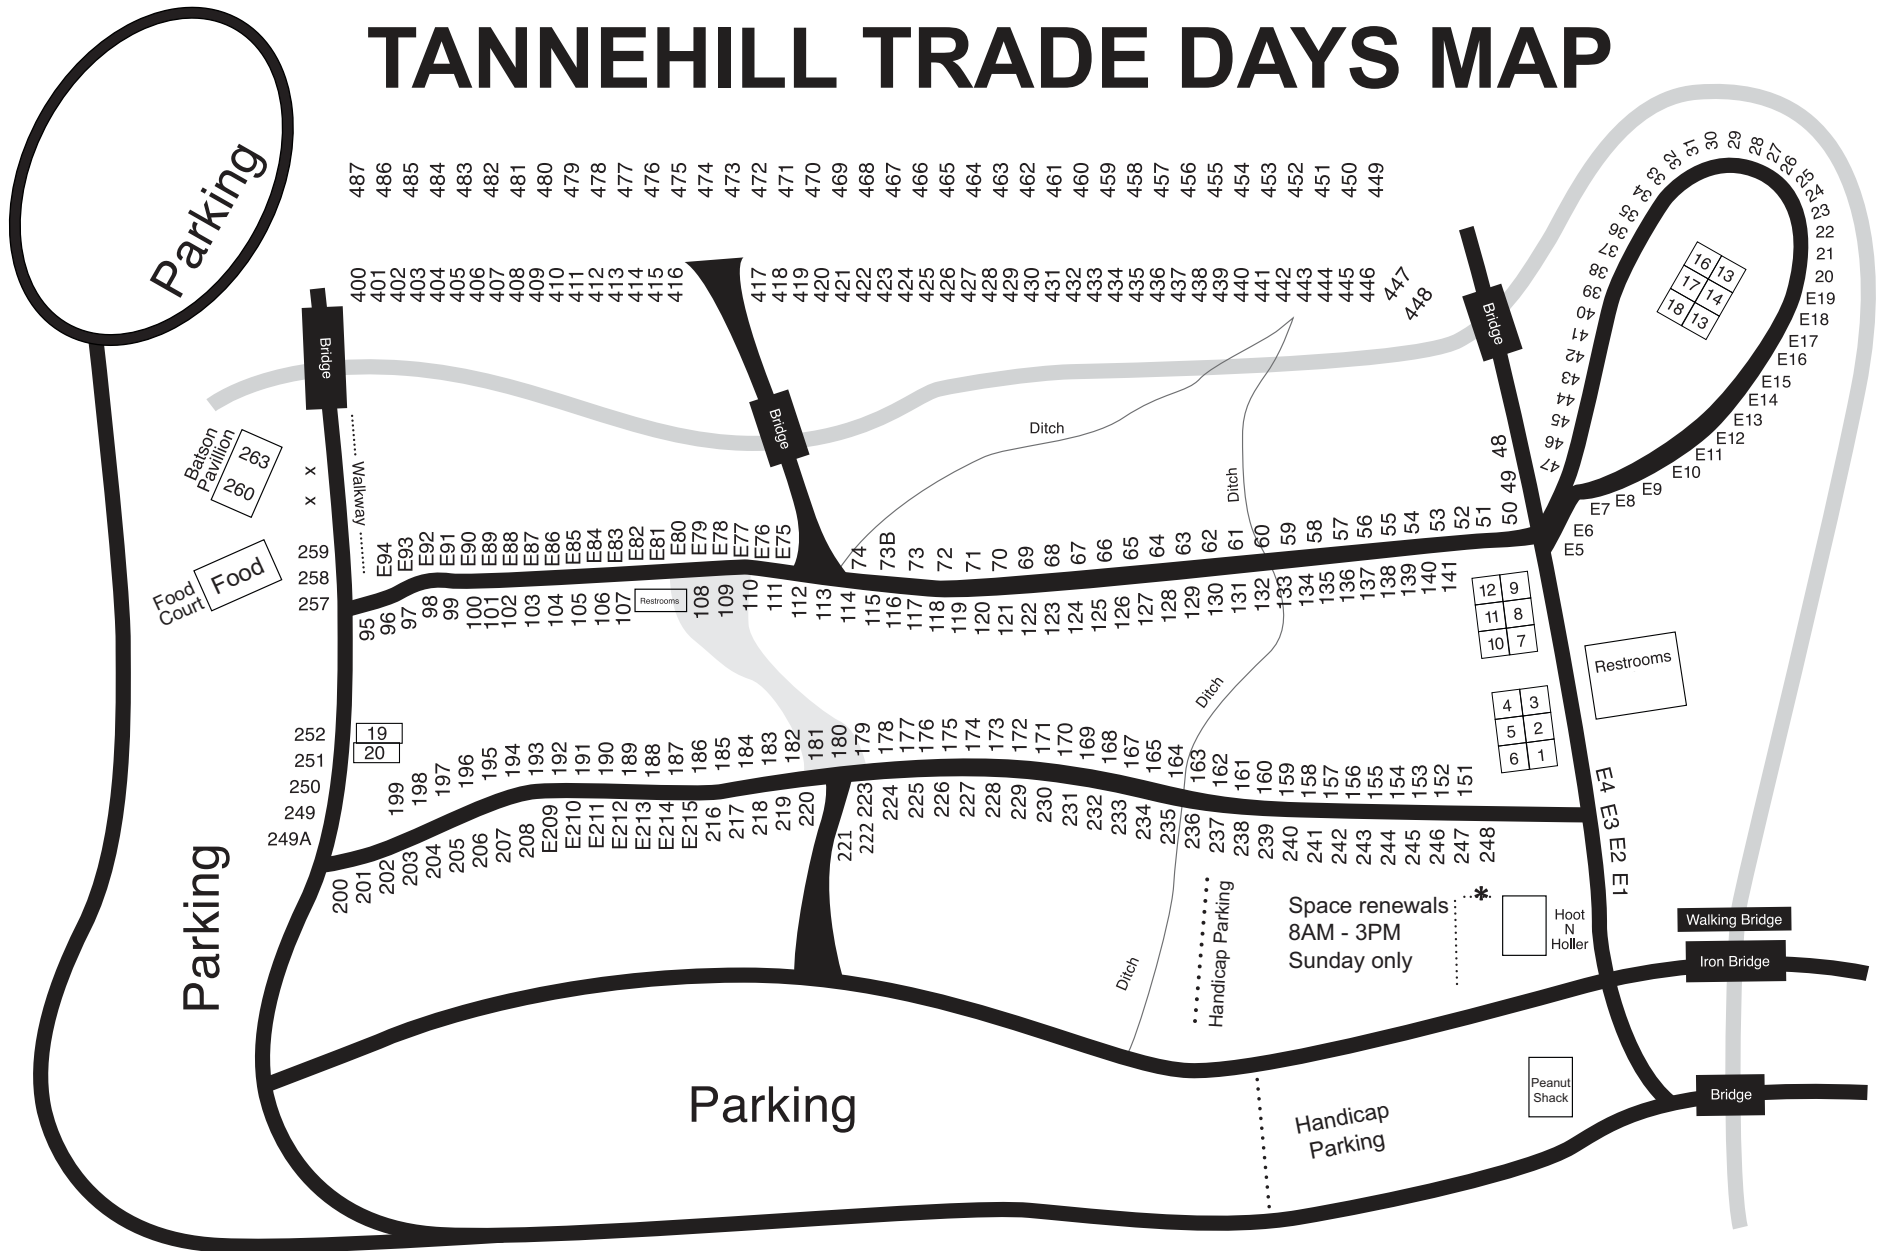

TANNEHILL TRADE DAYS MAP

NO PETS • NO BICYCLES • NO SKATEBOARDS • NO OUTSIDE CONCESSIONS ALLOWED

All campground rules still apply.